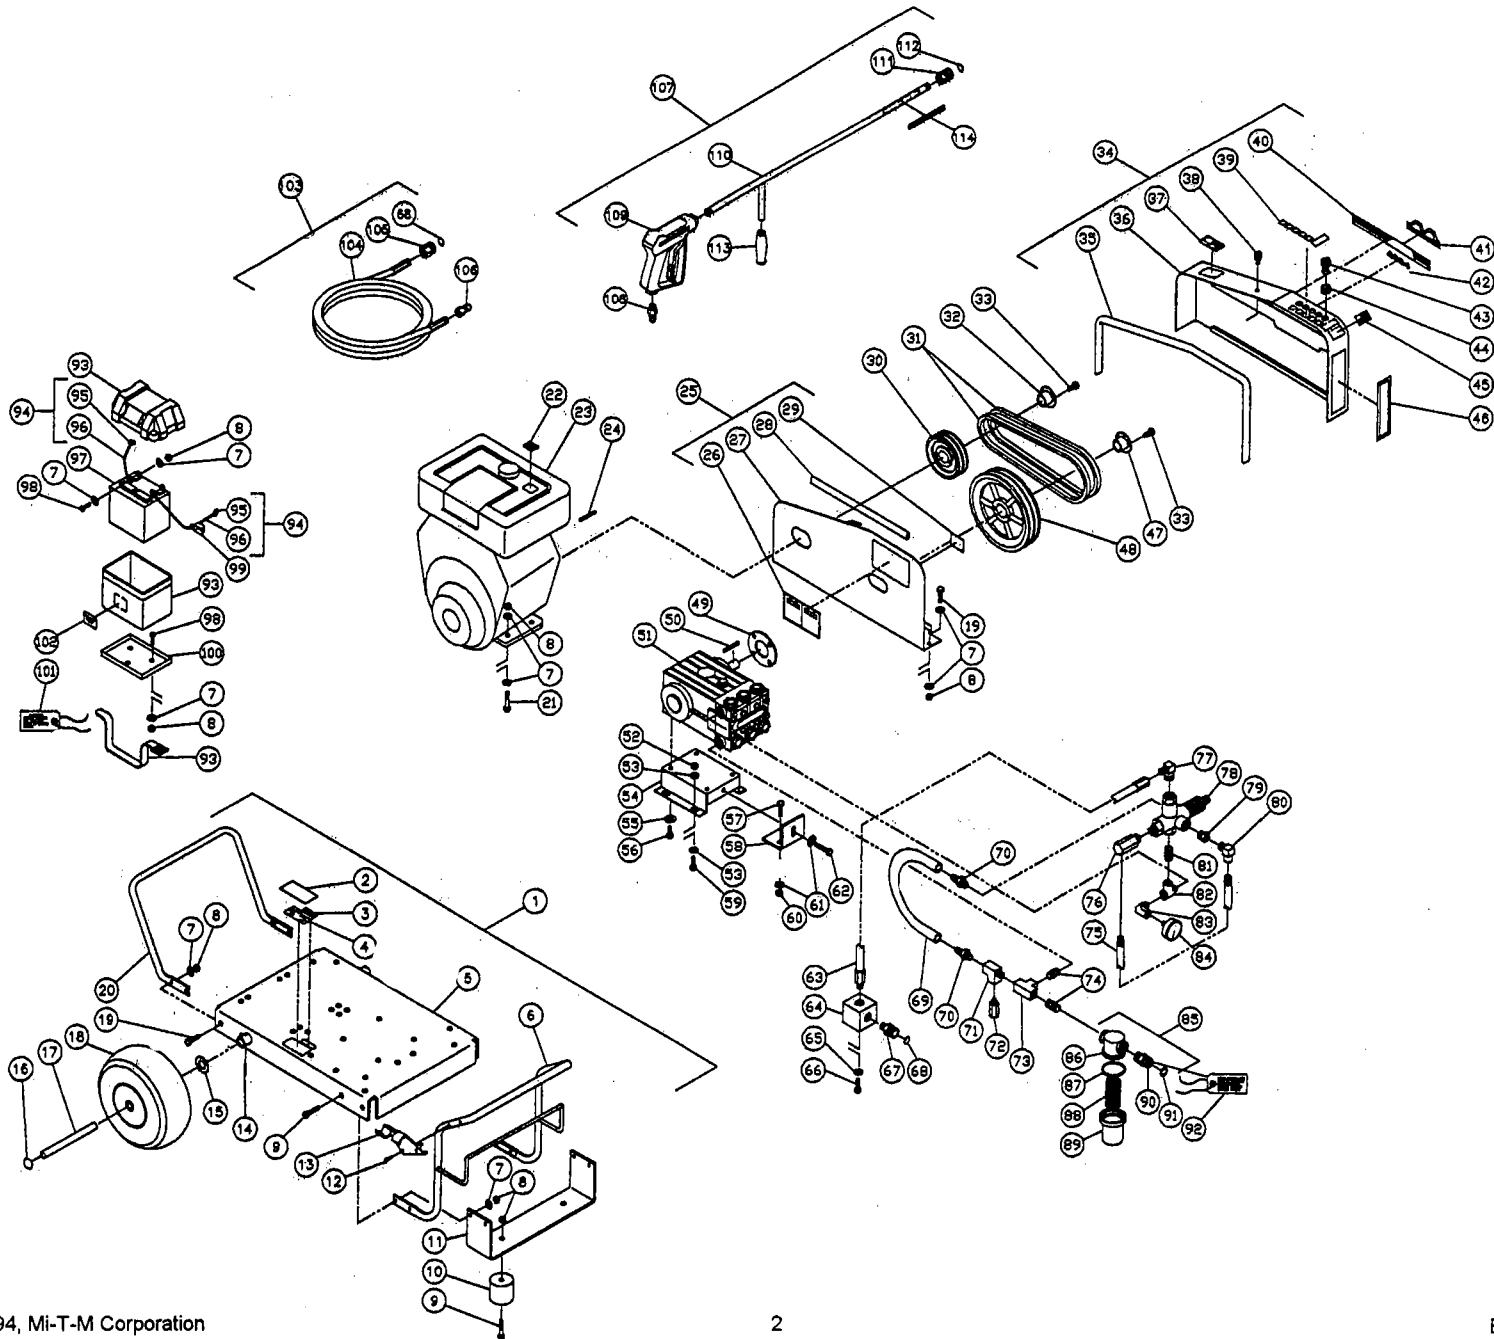

FRAME ASSEMBLY FOR CW-4004-3MV0

FRAME ASSEMBLY FOR CW-4004-3MV0											
REF #	DESCRIPTION	PART #	QTY	REF #	DESCRIPTION	PART #	QTY	REF #	DESCRIPTION	PART #	QTY
1	Base Plate Assembly (5-20)	851-0235	1	41	Decal-Mi-T-M Logo	62-0086	1	77	Elbow	24-0074	1
2	Decal-Clear Laminate	34-0210	1	42	Decal-White Die Cut: 4004	34-0251	1	78	Unloader	8-0270	1
3	Decal-Cold Water Serial Number	N/A	1	43	Spray Nozzles			79	Hex Reducer	23-0056	1
4	Decal-Silver Sticker	34-0075	1		0004	18-0028	1	80	Elbow	23-0237	1
5	Base Plate	5-0078	1		1504	18-0029	1	81	Hex Nipple	24-0024	1
6	Handle-Front	7-0101	1		2504	18-0030	1	82	Tee	23-0058	2
7	Washer	28-0003	30		4004	18-0031	1	83	Elbow	24-0004	1
8	Locknut	30-0157	22	44	Grommet	33-0001	5	84	Pressure Gauge	22-0107	1
9	Bolt	27-0068	6	45	American Flag	34-0521	1	85	Strainer Complete (86-91)	19-0057	1
10	Isolator	14-0008	2	46	Operating Instructions	34-0499	1	86	Strainer Cap	19-0058	1
11	Underbracket	13-0042	1	47	Bushing	9-0017	1	87	Strainer Gasket	26-0160	1
12	Screw	27-3062	2	48	Sheave	10-0040	1	88	Strainer Steel Screen	19-0059	1
13	Wand holder-Plastic	62-0085	1	49	Isolator-Pump	33-0202	1	89	Strainer Bowl	19-0080	1
14	Roll Pin	43-0002	1	50	Key-with pump	43-0028	1	90	Garden Hose Swivel	23-0095	1
15	Washer	28-0008	2	51	Pump	3-0075	1	91	Garden Hose Gasket	26-0001	1
16	Hub Cap	33-0018	2	52	Locknut	30-0161	4	92	Tag-Water Supply Inlet	34-0097	1
17	Axle	20-0008	1	53	Washer	28-0030	8	93	Battery Box	33-0092	1
18	Wheel	14-0006	2	54	Pump Bracket	5-0101	1	94	Battery Cable Assembly (95, 96)	851-0082	2
19	Bolt	27-0067	8	55	Washer-with pump	29-0055	4	95	Battery Terminal	32-0044	2
20	Handle-Rear	7-0111	1	56	Bolt-with pump	27-8471	4	96	Battery Cable (Negative) 15"	32-0082	1
21	Bolt	27-0070	4	57	Bolt	27-0118	2		Battery Cable (Positive) 15"	32-0082	1
22	Decal-Caution: Allow to Cool	34-0588	1	58	Brace Tightener	13-0003	1	97	Battery	32-0058	1
23	Engine-16.0 HP Vanguard Electric	1-0056	1	59	Bolt	27-0166	4	98	Bolt	27-0066	4
24	Key	43-0078	1	60	Locknut	30-0159	2	99	Battery Cable Cover	33-0004	1
25	Beltguard Back Assembly (26-29)	851-0215	1	61	Washer	28-0023	3	100	Battery Retainer	20-0264	1
26	Decal-Caution/Warning Statements	34-0498	1	62	Bolt	27-0576	1	101	Tag-Battery	34-0096	1
27	Beltguard Back-Medium	6-0063	1	63	Hose 3/8" x 17.5"	15-0141	1	102	Decal-Caution: Disconnect Battery	34-0589	1
28	Edging (1" x 13.5")	33-0020	1	64	Manifold Block	51-0012	1	103	High Pressure Hose Assy. (104-106)	851-0006	1
29	Decal-Warning: Beltguard in Place	34-0575	1	65	Washer	29-0008	2	104	High Pressure Hose 4000 PSI	15-0004	1
30	Sheave	10-0064	1	66	Bolt	27-0116	2	105	Quick Connect Socket	17-0004	1
31	Belt	11-0009	2	67	Quick Connect Socket	17-0029	1	106	Quick Connect Plug	17-0006	1
32	Bushing	9-0005	1	68	O-ring	25-0123	2	107	Gun/Wand Assembly (108-111, 113)	851-0095	1
33	Bolt-with bushing	27-0015	4	69	By-pass Hose	15-0022	1	108	Quick Connect Plug	17-0005	1
34	Beltguard Cover Assy. (35-41, 44-46)	851-0216	1	70	Hose Barb	23-0005	2	109	Gun	16-0001	1
35	Edging (1" x 34.5")	33-0020	1	71	Tee	23-0124	1	110	Wand with Handle	16-0120	1
36	Beltguard Cover-Medium	6-0064	1	72	Heat Dump Valve	22-0005	1	111	Quick Connect Socket	17-0001	1
37	Decal-Warning: Muffler Hot	34-0130	1	73	Tee	23-0043	1	112	O-ring	25-0122	2
38	Fastener	33-0197	1	74	Hex Nipple	23-0012	2	113	Handle Grip	7-0002	1
39	Decal-Nozzles: 0°, 15°, 25°, 40°	34-0500	1	75	Hose	15-0140	1	114	Decal-Warning: Risk of Injection	34-0572	1
40	Decal-Mi-T-M Stripe-Large	34-0501	1	76	Easy Start Valve	22-0146	1