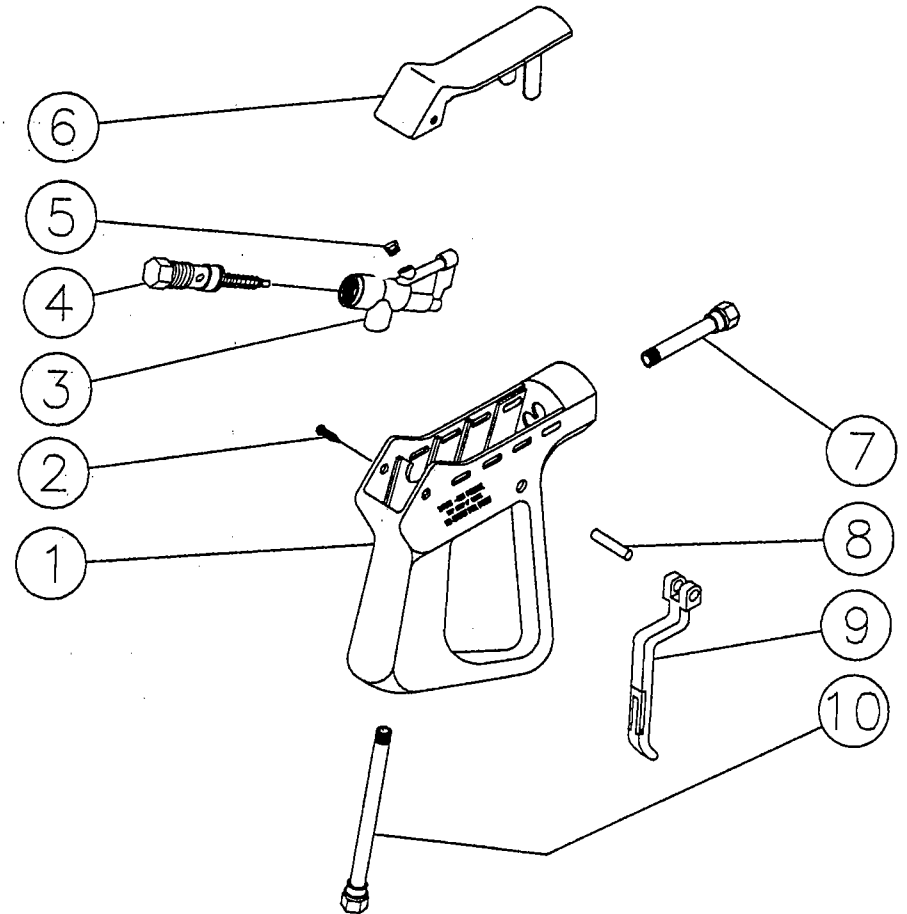

GUN ASSEMBLY (16-0001) FOR CW-4004-3MV0