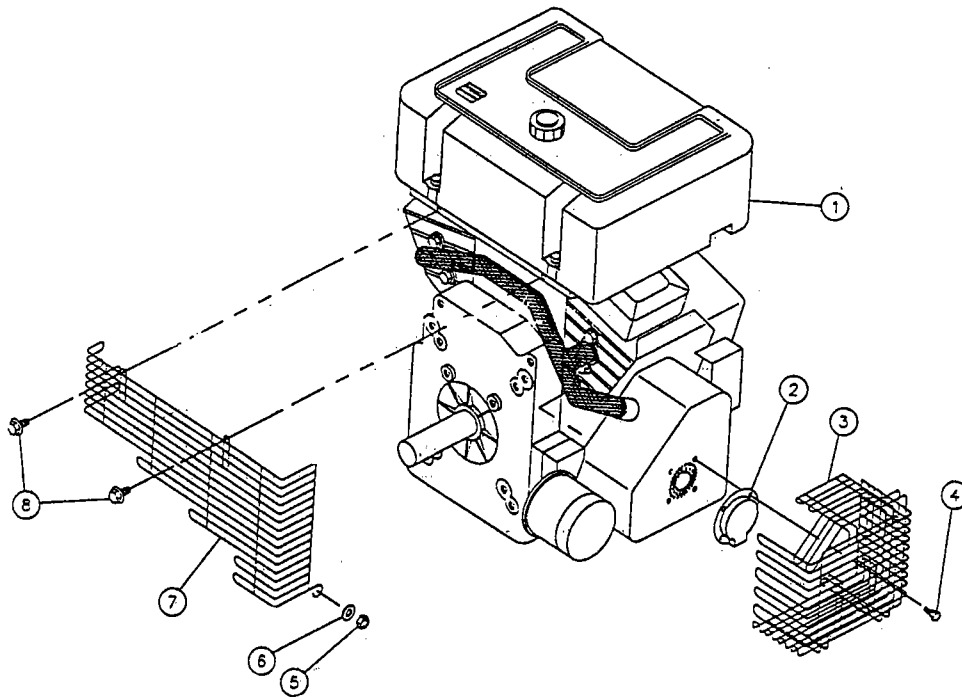

16 HP RECOIL START VANGUARD ENGINE

VANGUARD RECOIL START 16 HP ENGINE			
REF #	DESCRIPTION	PART #	QTY.
1	Engine-16 HP Vanguard Recoil	1-0068	1
2	Deflector (Spark Arrestor)	45-0018	1
3	Muffler Guard	6-0065	1
4	Screw	27-3062	3
5	Locknut	30-0157	1
6	Washer	28-0003	1
7	Exhaust Guard	6-0066	1
8	Screw	45-0019	2