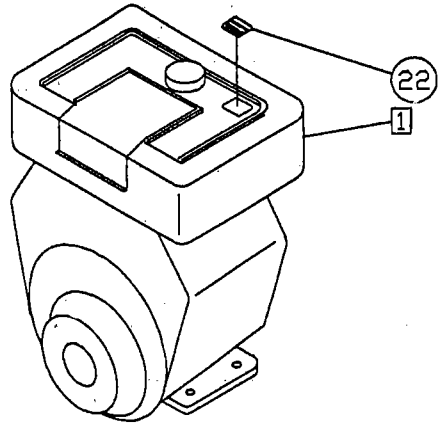

CONVERT ELECTRIC START TO RECOIL START ON 16 HP VANGUARD FOR CW-4004-3MV0 (OPTION CX-0029)

CONVERT ELECTRIC START ENGINE TO RECOIL START ON CW-4004-3MV0 (CX-0029)			
REF #	DESCRIPTION	PART #	QTY.
1	Engine-16 HP Vanguard Recoil Start	1-0068	1
Note: Circled numbers denote items already existing on the unit. See "Frame Assembly" drawing, page 2 of this Parts List for extended reference number placement.