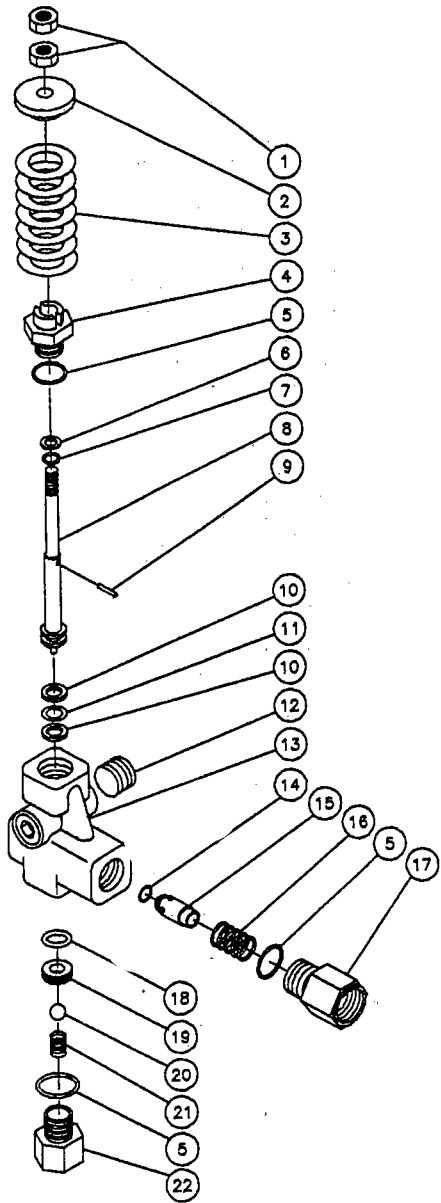

UNLOADER ASSEMBLY (8-0270) FOR CW-4004-3MV0