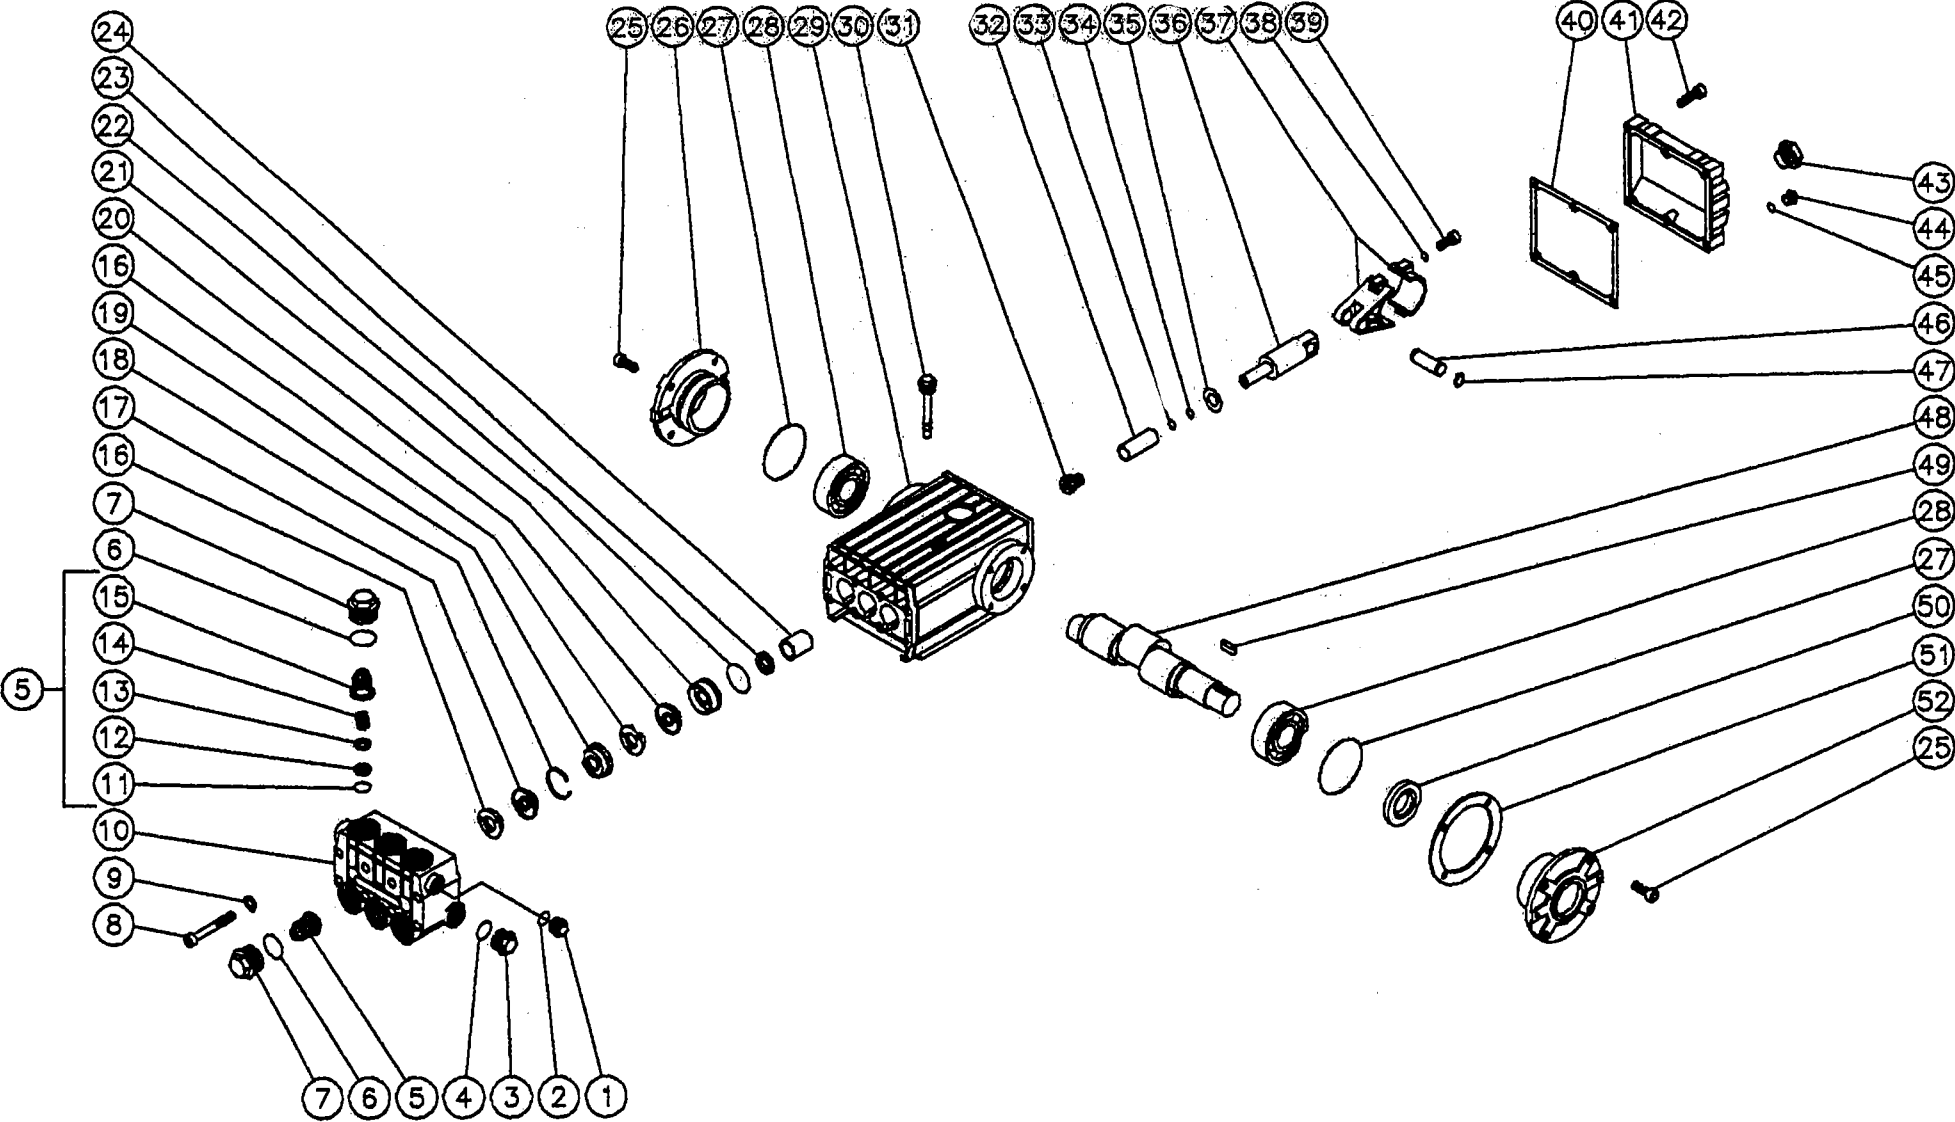

PUMP ASSEMBLY (3-0075) FOR CW-4004-3MV0

PUMP ASSEMBLY (3-0075) FOR CW-4004-3MV0							
REF. #	DESCRIPTION	PART #	QTY.	REF. #	DESCRIPTION	PART #	QTY.
1	Hex Plug	39-0018	1	29	Crankcase	46-0292	1
2	Washer	28-0600	1	30	Oil Dipstick	46-0144	1
3	Hex Plug	39-0019	1	31	Piston Screw	46-0285	3
4	Washer	28-0601	1	32	Ceramic Plunger	46-0337	3
5	Valve Assy. (11-15) (See 70-0009)	N/A Sep.	6	33	O-ring	25-0138	3
6	O-ring	25-0012	6	34	Back-up Ring	25-0137	3
7	Valve Plug	46-0282	6	35	Flinger Washer	46-0283	3
8	Bolt	27-8185	8	36	Piston Rod	46-0294	3
9	Lockwasher	28-0210	8	37	Connecting Rod	46-0051	3
10	Pump Manifold-16mm	46-0291	1	38	Lockwasher	29-0154	6
11	O-ring (See 70-0009)	N/A	6	39	Bolt	27-8435	6
12	Valve Seat (See 70-0009)	N/A	6	40	Cover Gasket-Old Style	26-0079	1
13	Valve Plate (See 70-0009)	N/A	6		Cover O-ring-New Style	25-0339	1
14	Valve Spring (See 70-0009)	N/A	6	41	Crankcase Cover-Old Style	46-0295	1
15	Valve Cage (See 70-0009)	N/A	6		Crankcase Cover-New Style	46-0633	1
16	Head Ring (See 852-0064)	N/A	6	42	Bolt	27-8404	5
17	V-Packing (See 852-0064)	N/A	6	43	Oil Level Indicator	46-0114	1
18	Long Life Ring (See 852-0064)	N/A	3	44	Hex Plug	39-0017	1
19	Intermediate Ring	46-0289	3	45	O-ring	25-0014	1
20	V-Packing	46-0287	3	46	Connecting Rod Pin	43-0032	3
21	Packing Retainer	46-0286	3	47	Retaining Ring	46-0103	6
22	O-ring (See 852-0064)	N/A	3	48	Crankshaft	46-0050	1
23	Oil Seal	26-0047	3	49	Key	43-0048	1
24	Bushing	9-0029	3	50	Oil Seal	26-0049	1
25	Bolt	27-8431	8	51	Shim	46-0113	1
26	Crankcase Cover-Closed	46-0336	1	52	Crankcase Cover-Open	46-0296	1
27	O-ring	25-0013	2		Valve Kit (6 each of 11-15)	70-0009	
28	Roller Bearing	48-0012	2		Packing Kit (6 each of 16, 17 and 3 each of 18, 22)	852-0064